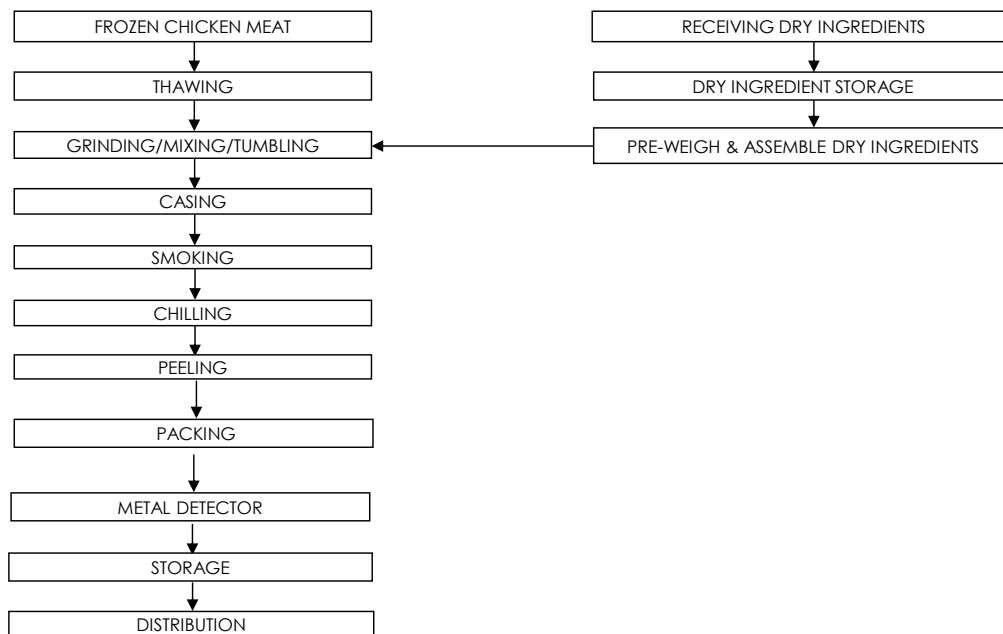

Storage & Distribution / Shelf Life

Storage & Distribution : Chilled, 0°C-4°C
Shelf Life : 3 Months
(cook before consumption)

Microbiological Specifications	Tolerance Limits
Standard Plate Count	< 1.0 x 10⁶ g
Enterobacteriaceae	< 1.0 x 10² g
Escherichia coli	< 20 g
Staphylococcus aureus	< 20 g
Salmonella spp	Absent in 25g
Listeria monocytogenes	Absent in 25g

Chemical Specification	Tolerance Limits
Sodium Nitrate (ppm)	≤ 500
Sodium Nitrite (ppm)	≤ 125

Food Safety Characteristic

All packed products passed through a calibrated metal detector

Detection Limits: Ferrous <1.5mm, Non-Ferrous <2.5mm. Stainless Steel <3.0mm

Process Flowchart

Target Consumer

General Public through Retailer and Super/Hypermarket

合利发私人有限公司 HA LI FA PTE LTD
No. 257 Pandan Loop Singapore 128434 Tel: (65) 6773 6209 Fax: (65) 6774 2010
Email: sales@halifa-bobo.com Website: www.halifa-bobo.com