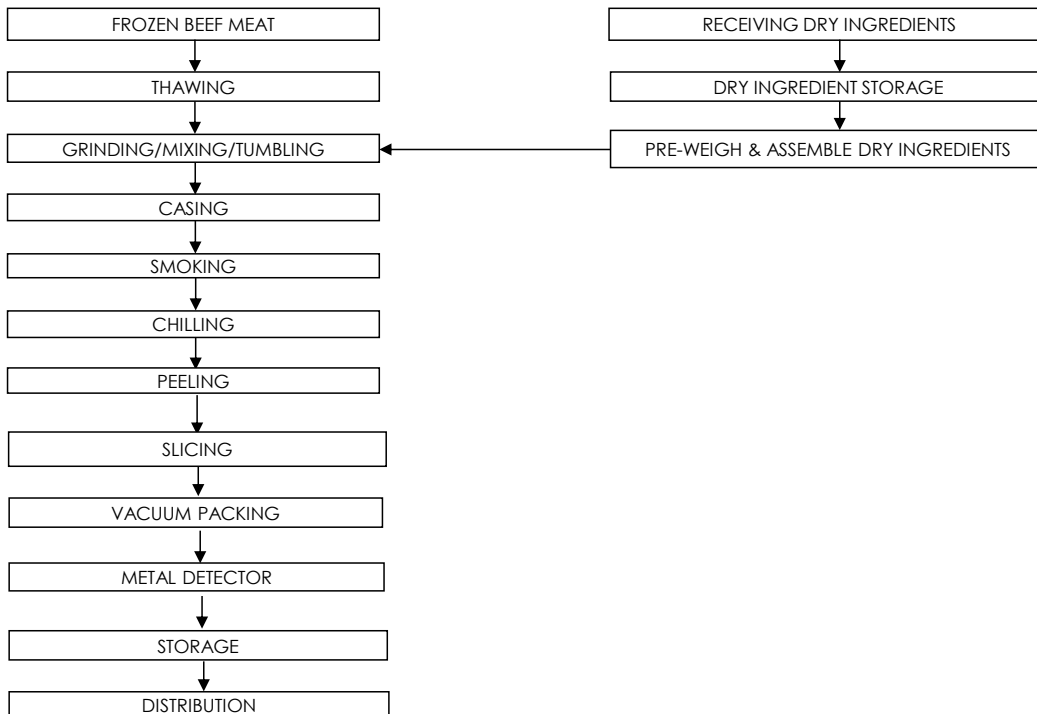

Storage & Distribution / Shelf Life

Storage & Distribution : Frozen, -18°C and below
Shelf Life : 12 months
(cook before consumption)

Microbiological Specifications	Tolerance Limits
Aerobic Count (cfu/g)	< 1.0 x 10⁶
Enterobacteriac (cfu/g)	< 1.0 x 10²
Escherichia coli (cfu/g)	< 20
Staphylococcus aureus (cfu/g)	< 20
Salmonella spp	Absent in 25gm
Listeria monocytogenes	Absent in 25gm

Chemical Specification	Tolerance Limits
Sodium Nitrate (ppm)	≤ 500
Sodium Nitrite (ppm)	≤ 125

Food Safety Characteristic

All packed products passed through a calibrated metal detector

Detection Limits: Ferrous <1.5mm, Non-Ferrous <2.5mm. Stainless Steel <3.0mm

Process Flowchart

Target Consumer

General Public through Retailer and Super/Hypermarket

合利发私人有限公司 HA LI FA PTE LTD
No. 257 Pandan Loop Singapore 128434 Tel: (65) 6773 6209 Fax: (65) 6774 2010
Email: sales@halifa-bobo.com Website: www.halifa-bobo.com